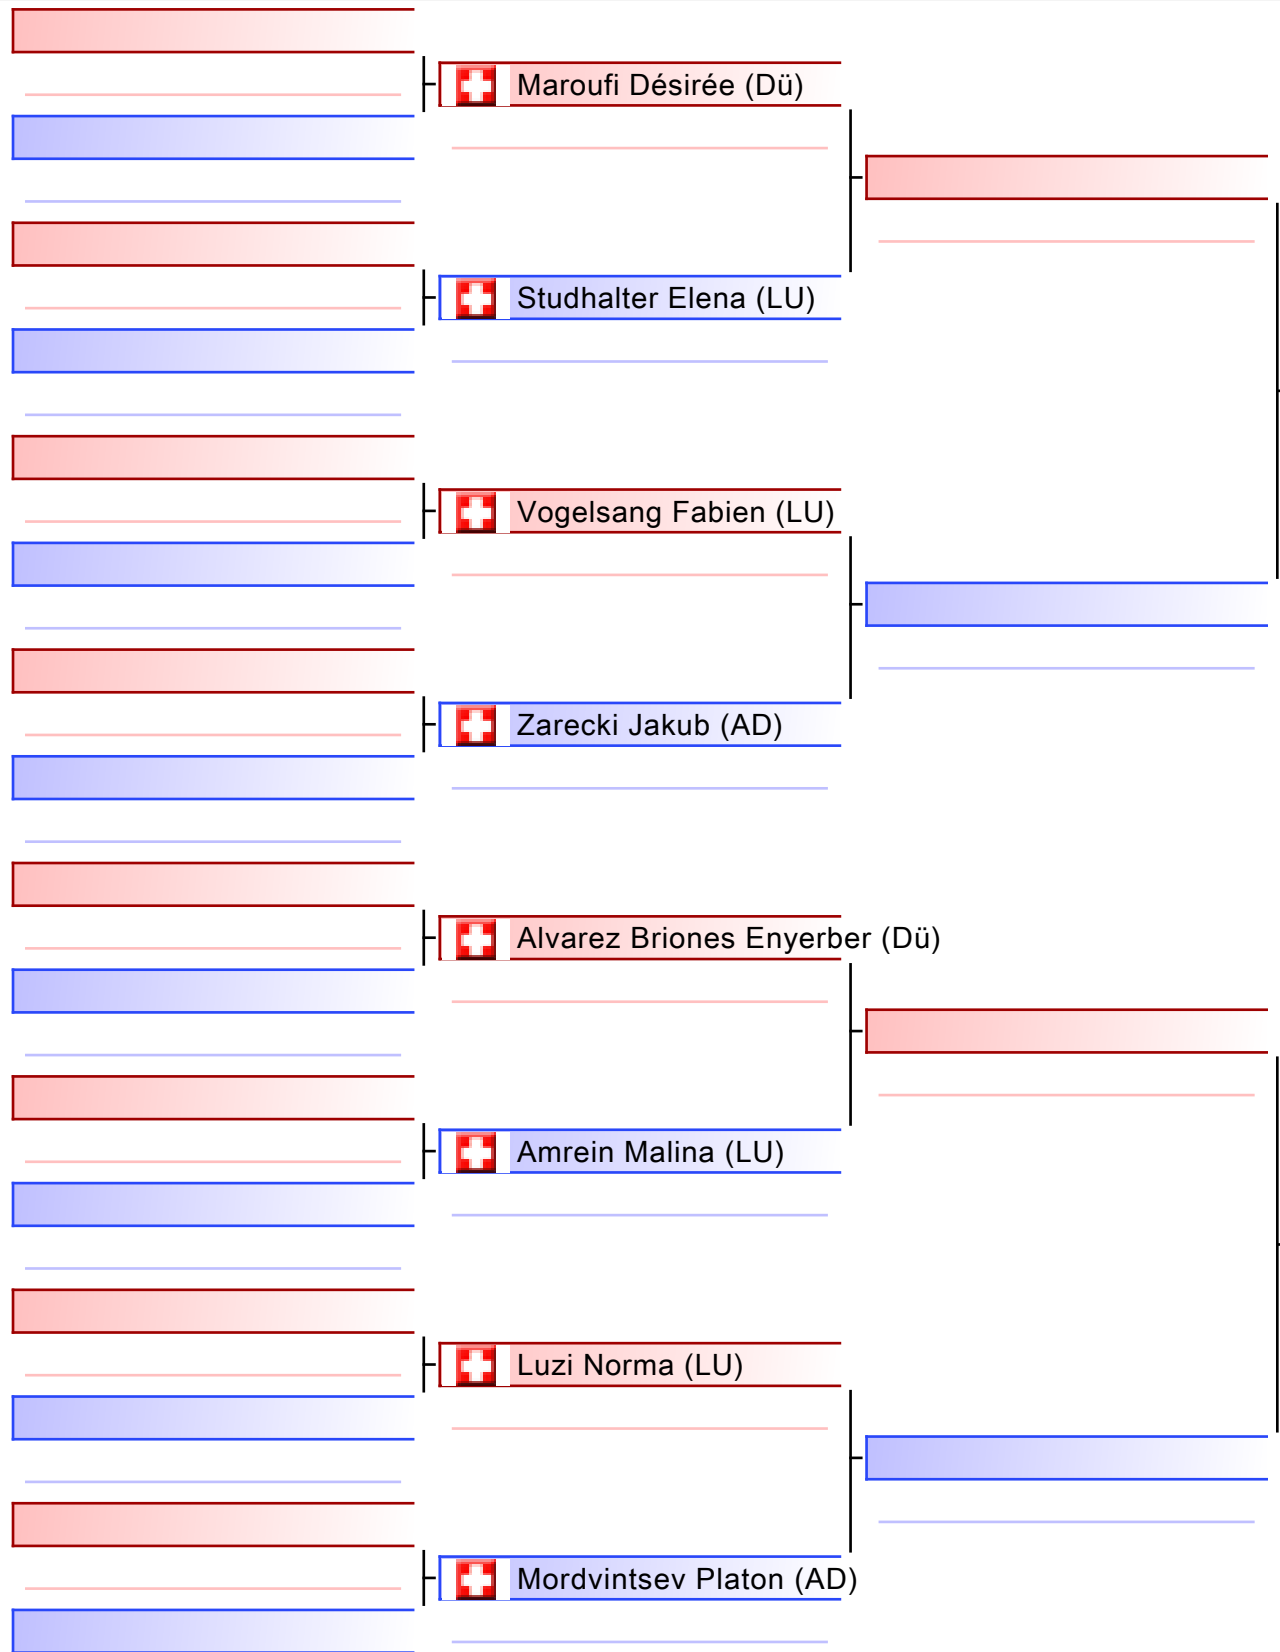

Tatami
3 10:40

Pool
1/1

Referees:			

[Grey Bar]

Referees:			

Referees:			

Referees:			

Finale