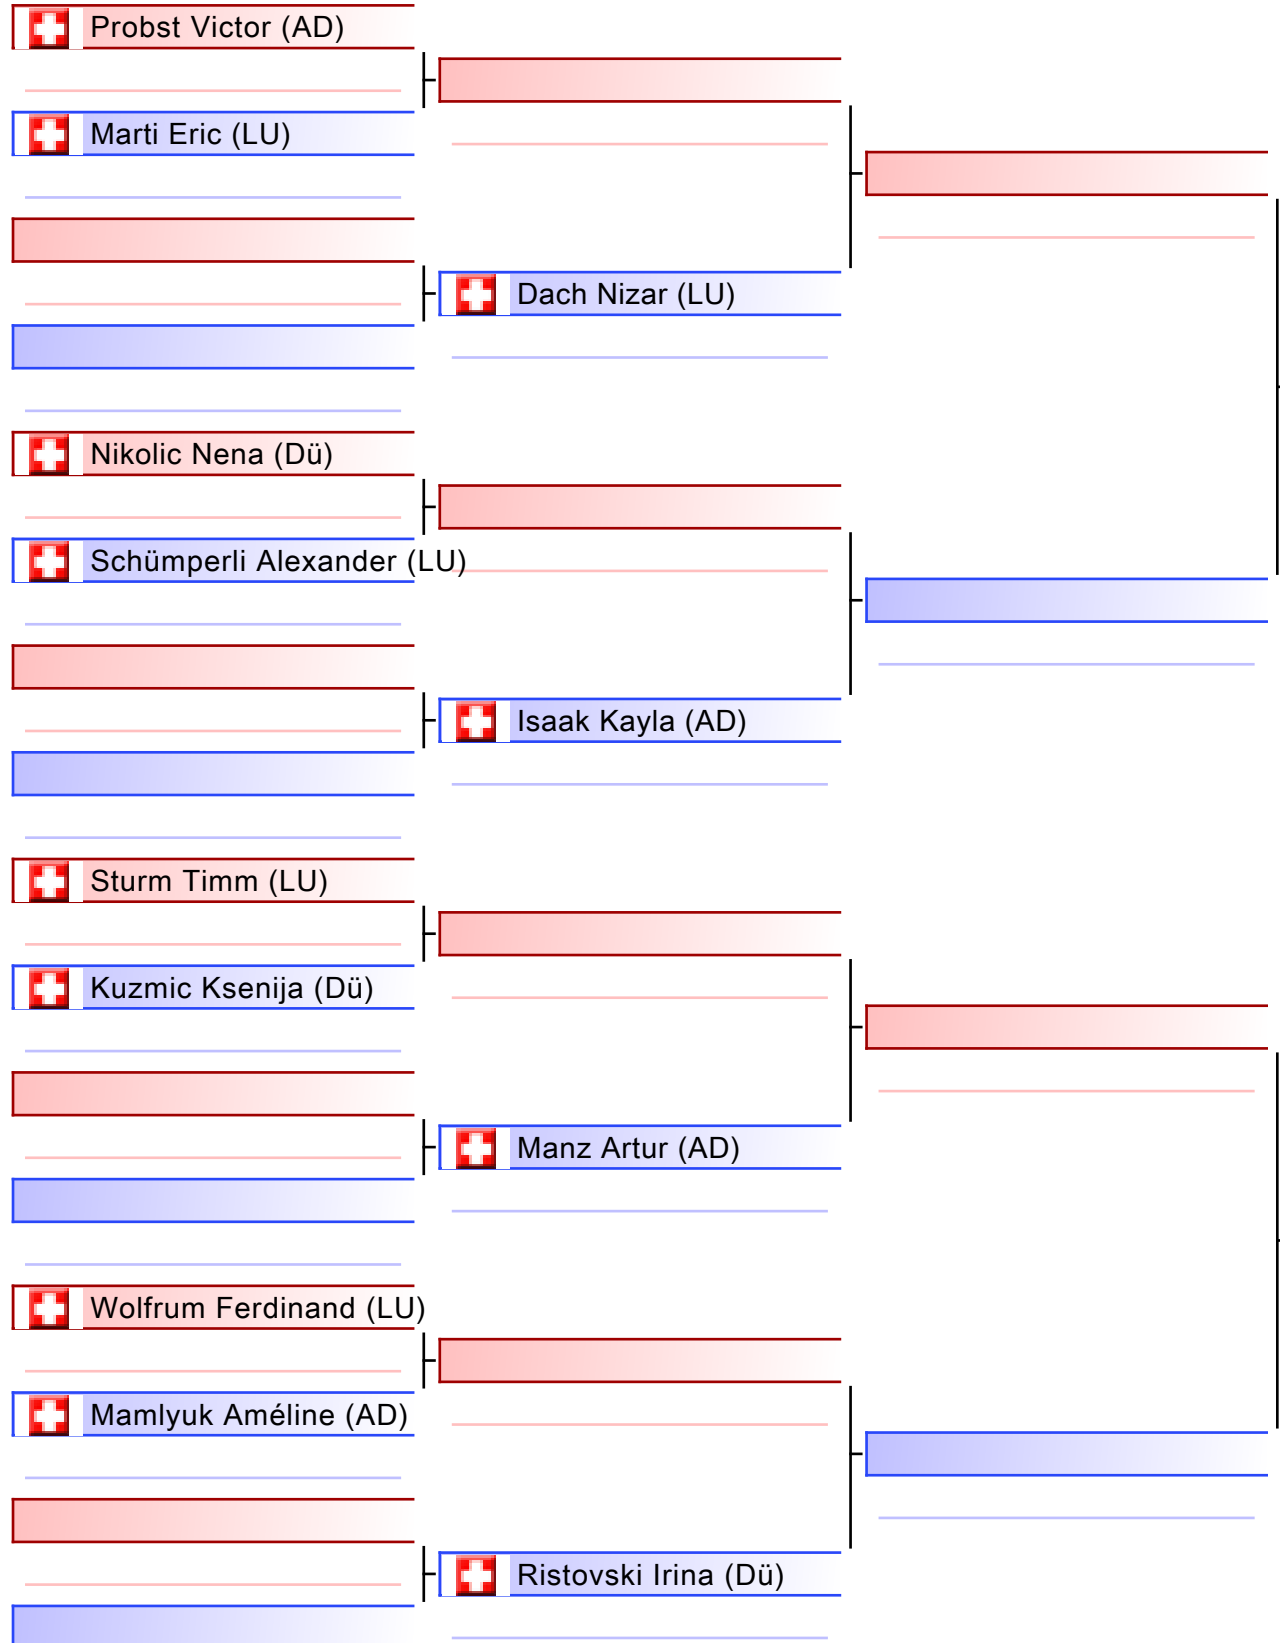

Tatami
3 10:40

Pool
1/1

Referees:			

[Grey Bar]

Referees:			

Referees:			

Referees:			

Finale