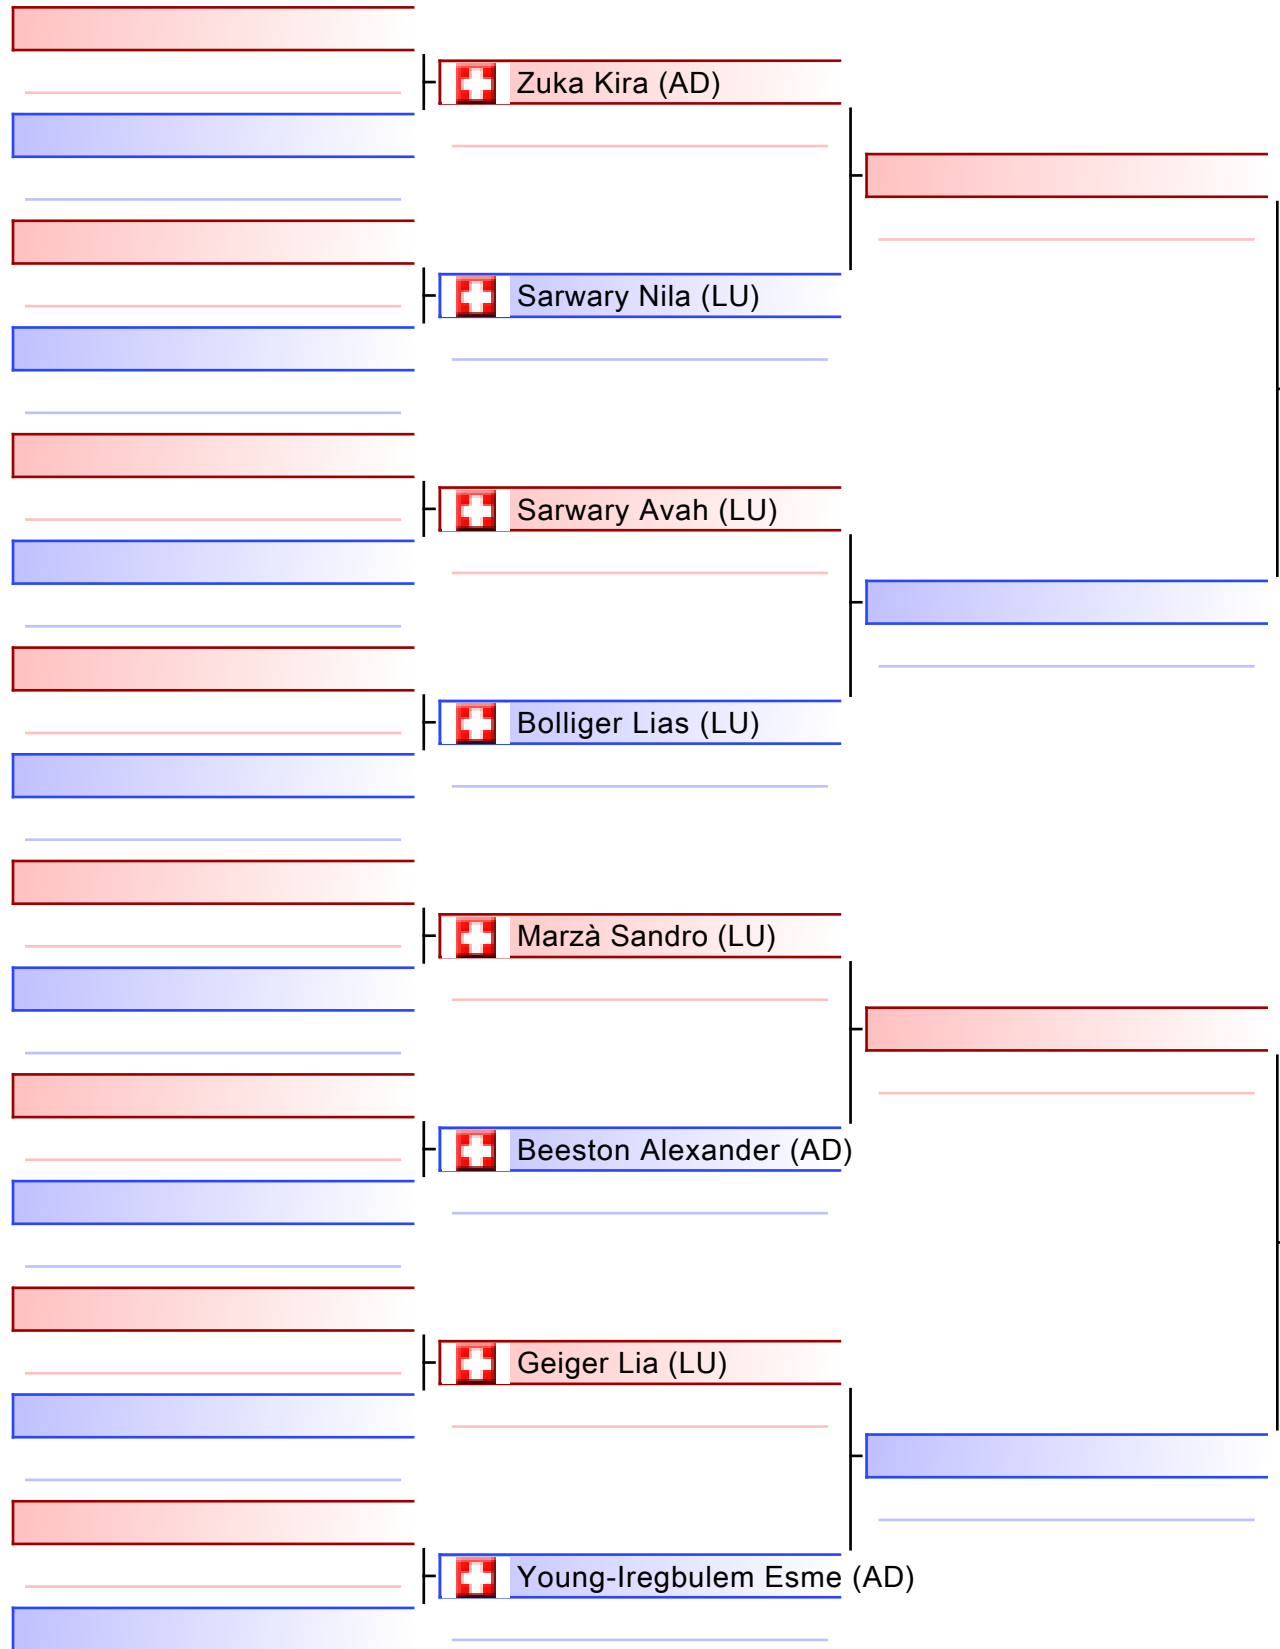

06 Kata Kids Orange 7+8yrs

KSI CH-Meisterschaft 2024 Adliswil, SUI

2024-09-15

Tatami
6 09:00

Pool
1/1

_____

Referees: