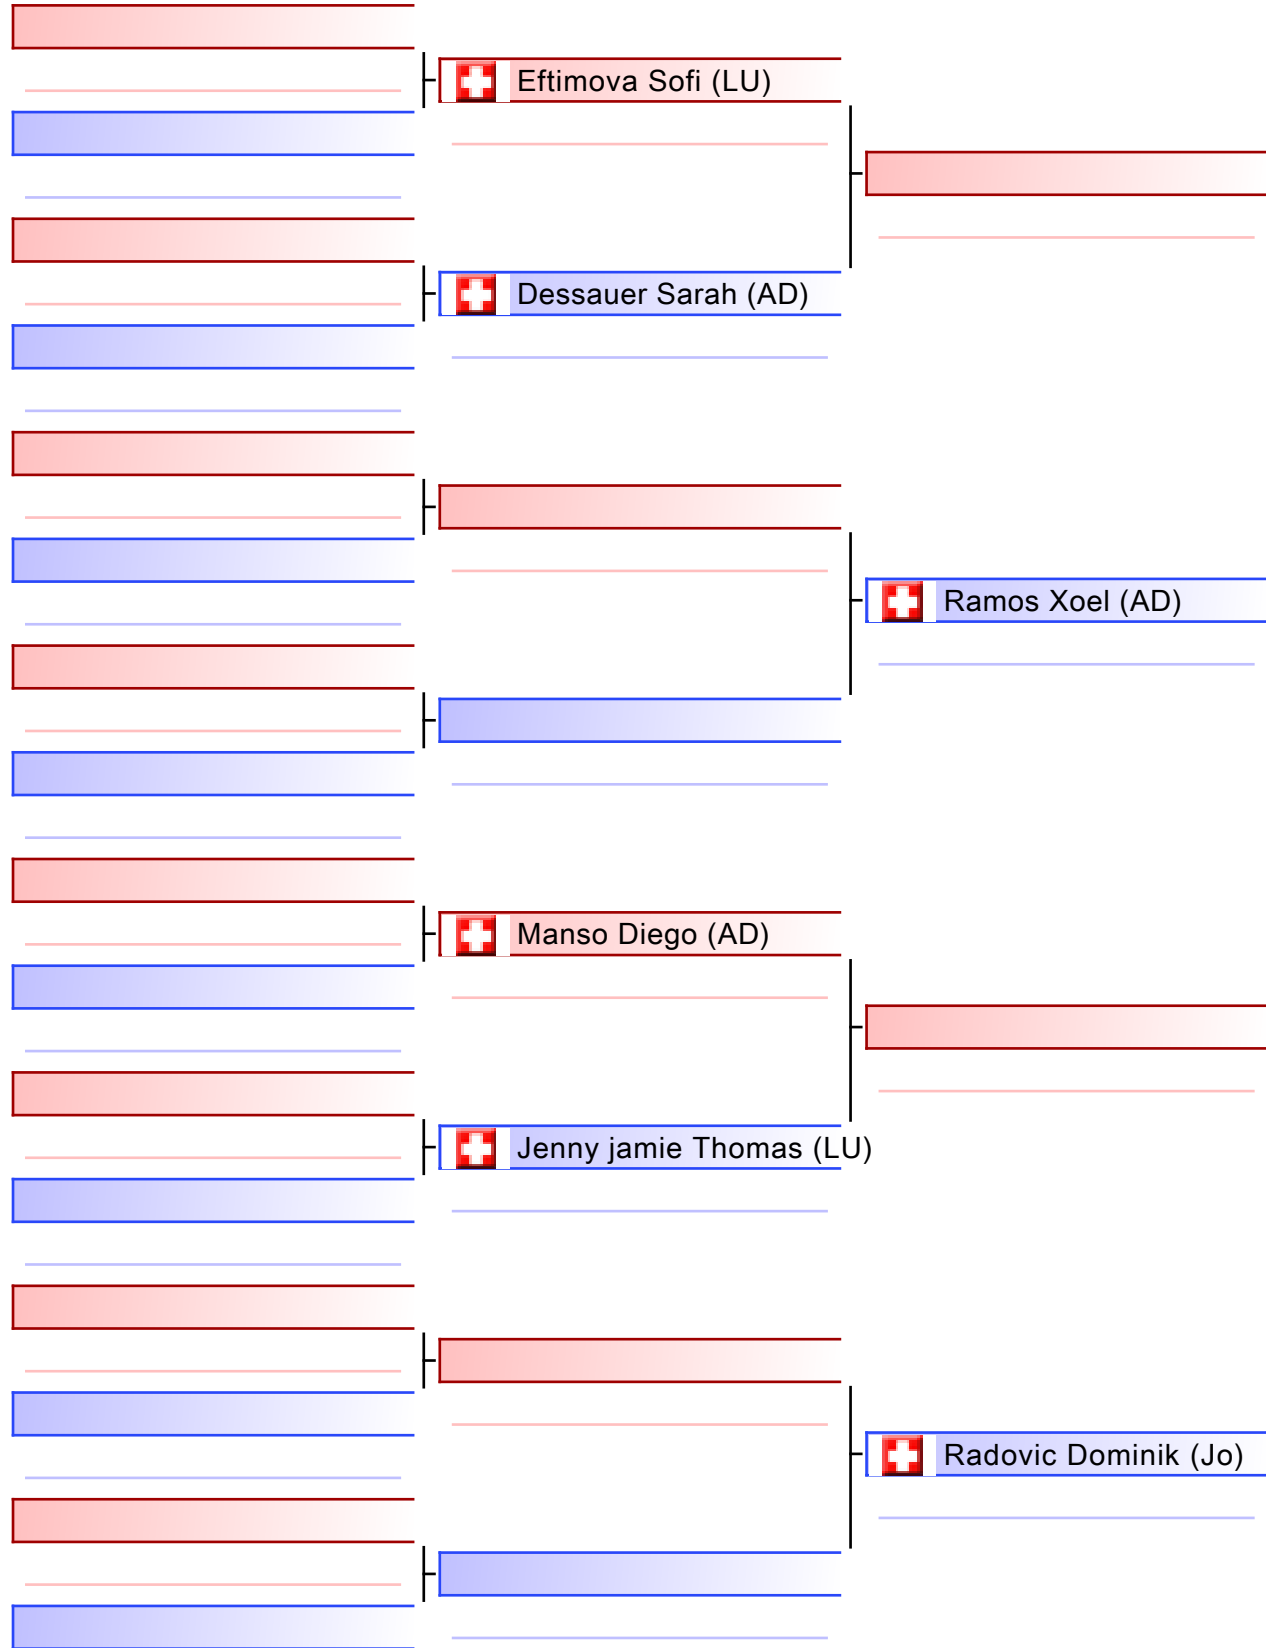

Tatami
3 10:40

Pool
1/1

Referees:			

[Grey Bar]

Referees:			

Referees:			

Referees:			

Finale