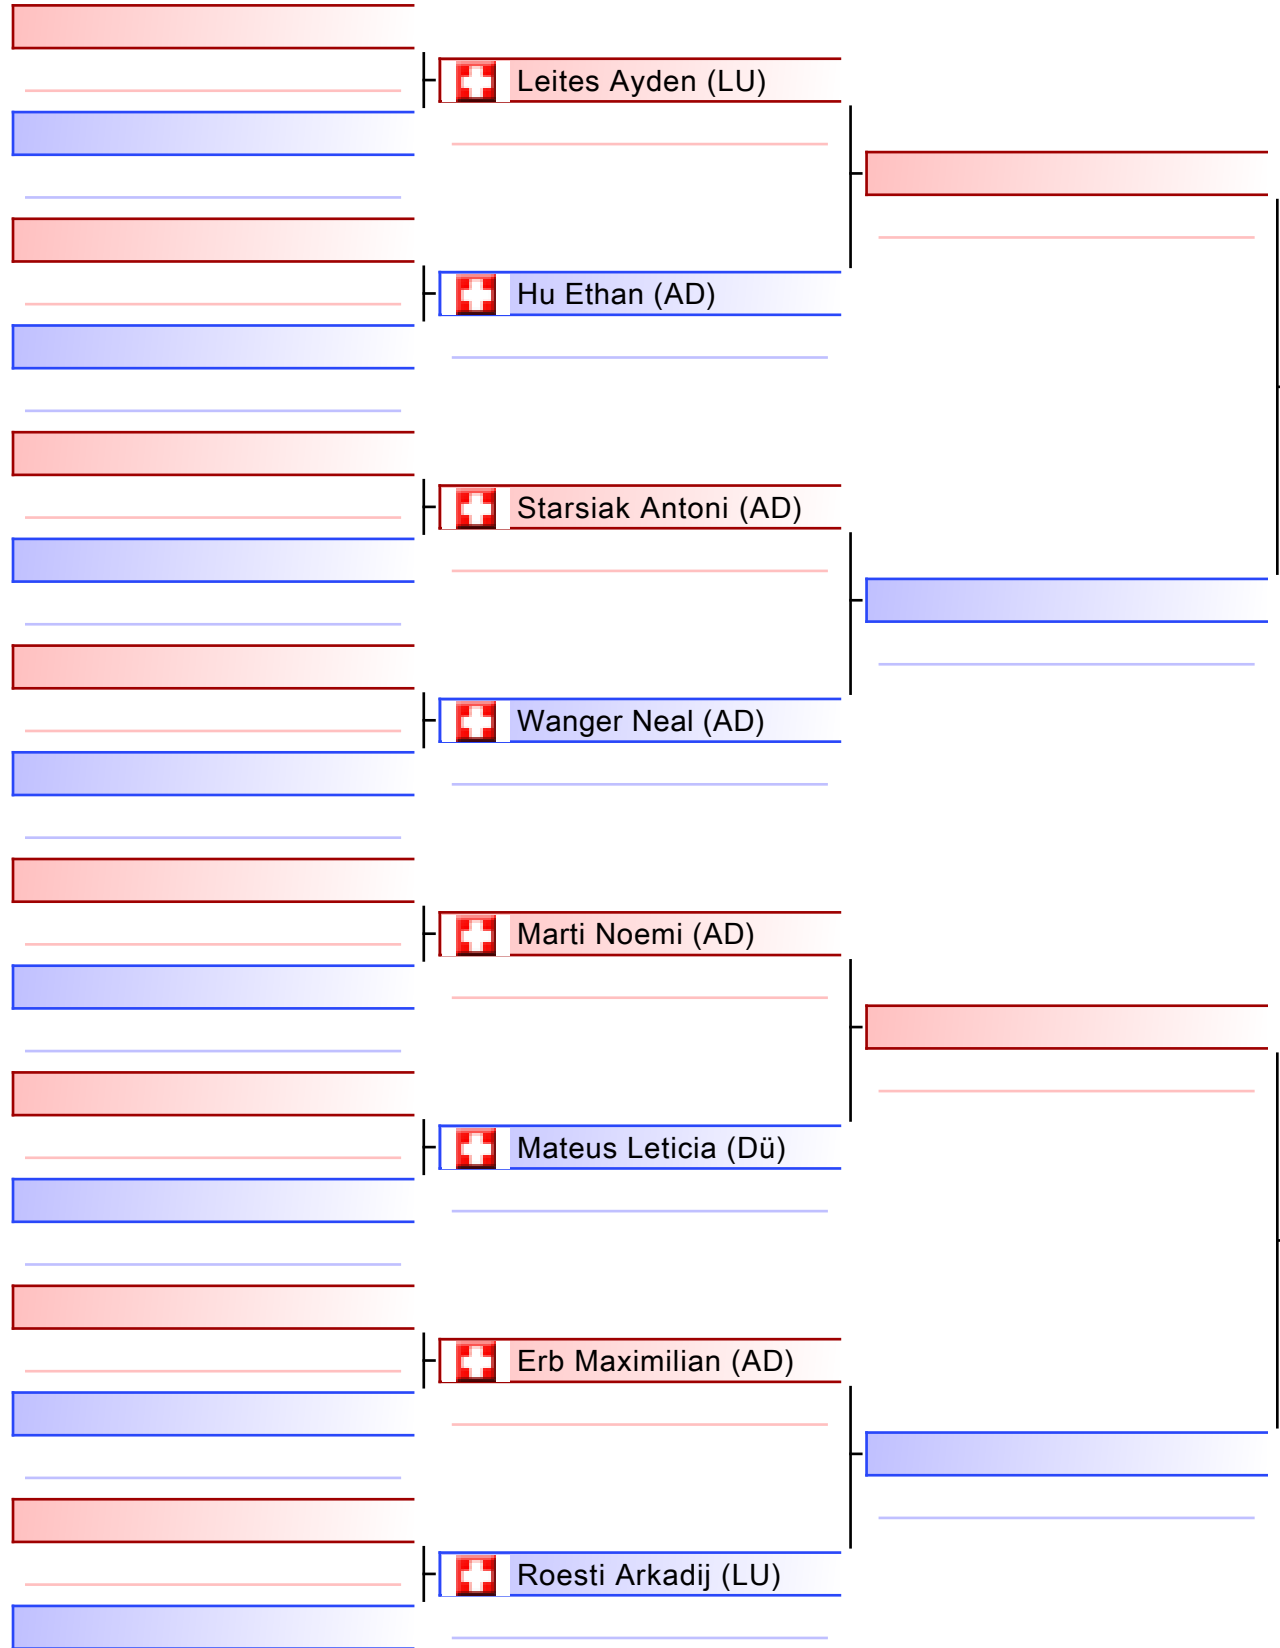

Tatami
3 10:40

Pool
1/1

Referees:			

[Grey Bar]

Referees:			

Referees:			

Referees:			

Finale