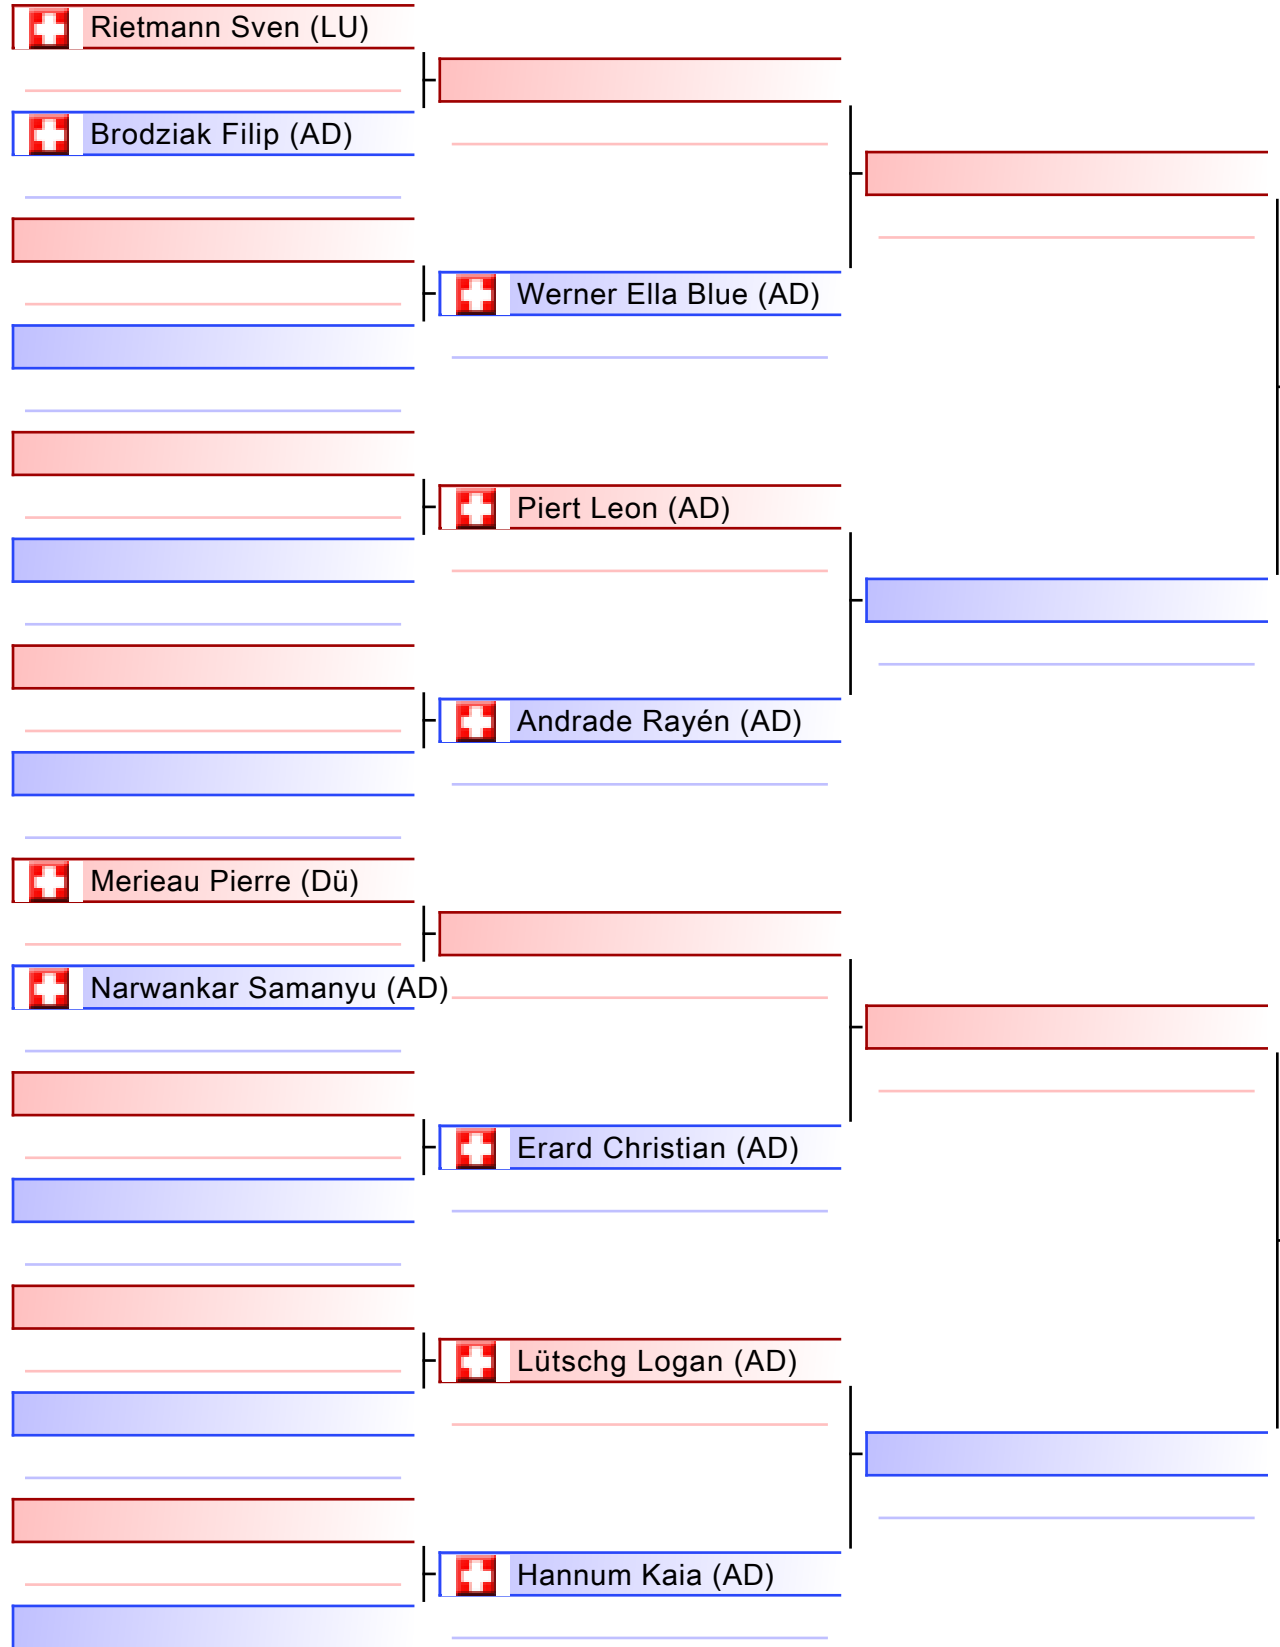

Tatami
3 10:40

Pool
1/1

Referees:			

[Grey Bar]

Referees:			

Referees:			

Referees:			

Finale